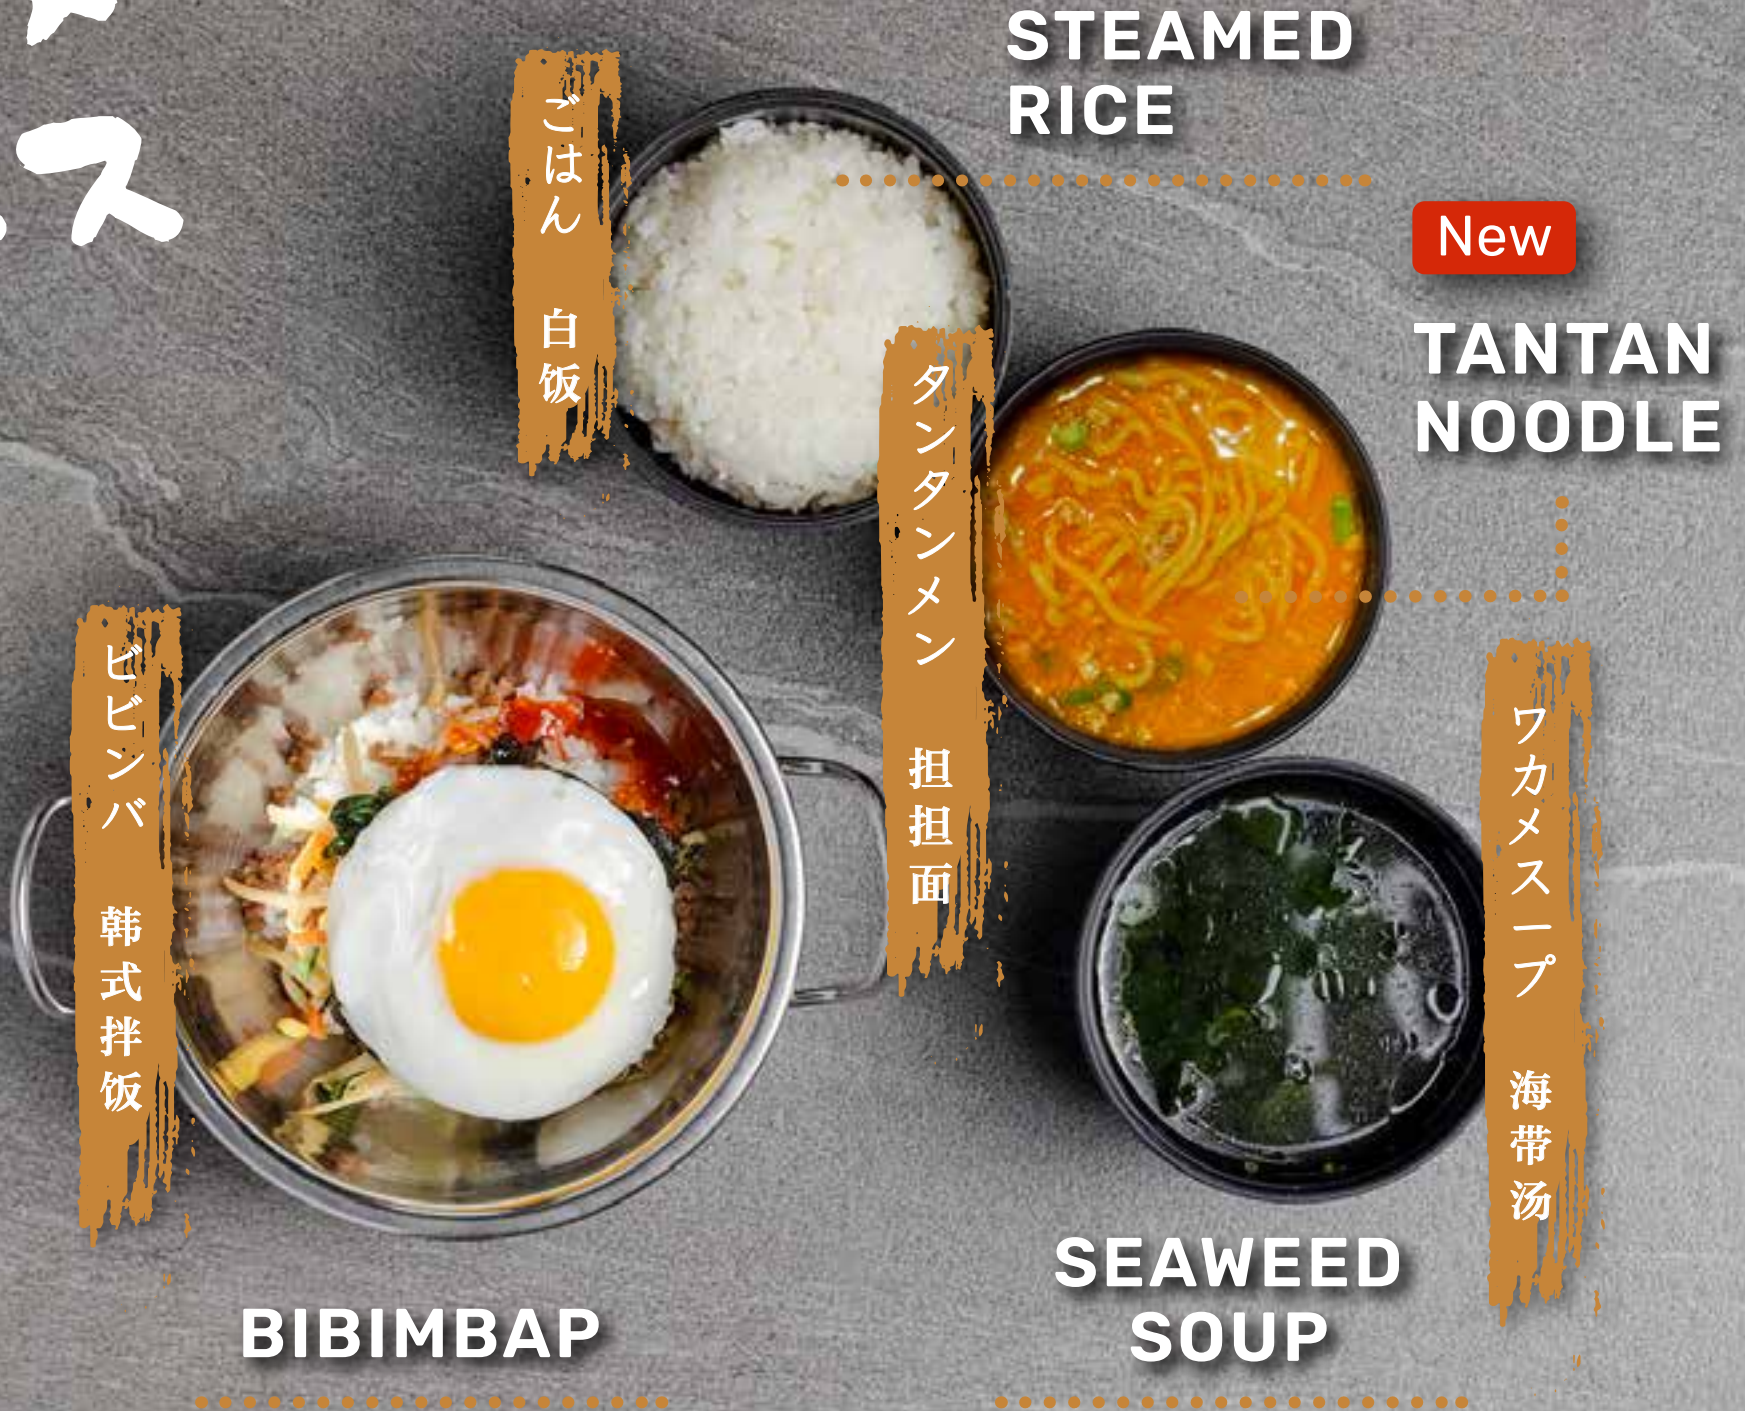

ライスヌードル フィレス ー

Rice
Soup
Noodles

ごはん

白飯

STEAMED
RICE

New

TANTAN
NOODLE

タンタンメン

担担面

ビビンバ

韩式拌饭

BIBIMBAP

ワカメスープ

海带汤

SEAWEED
SOUP